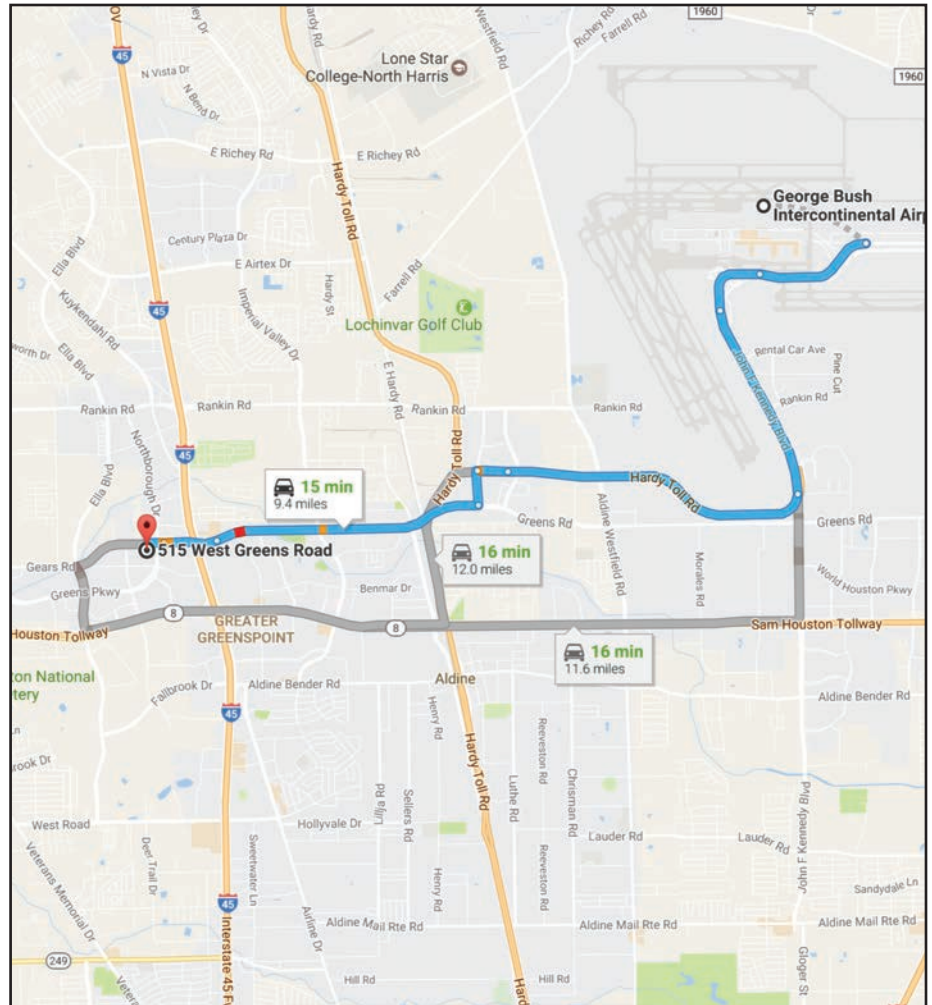

## George Bush Intercontinental Airport

2800 N Terminal Rd, Houston, Tx 77032

- > Head west on Jetero Blvd/ Will Clayton Pkwy  
1.0 mi
- > Use the left 2 lanes to take the ramp to I-45/Texas 8 Beltway  
0.6 mi
- > Merge onto John F Kennedy Blvd  
1.7 mi
- > Keep right to continue on Hardy Toll Rd  
Toll road 2.7 mi
- > Take the Central Green Blvd exit toward Greens Rd  
Toll road 0.3 mi
- > Turn left onto Central Green Blvd  
0.3 mi
- > Turn right at the 3rd cross street onto Greens Rd  
2.3 mi
- > Use the 2nd from the left lane to keep left  
0.4 mi
- > Use the right lane to merge onto W Greens Rd  
0.1 mi
- > Make a U-turn  
Destination will be on the right 66 ft

### 515 W Greens Rd

Houston, TX 77067

## Hobby Airport

William P. Hobby Airport, Houston, TX 77061

- > Get on I-45 from Broadway St  
8 min (2.4 mi)
- > Follow I-45 N to N Fwy Service Rd. Take exit 61 from I-45 N  
22 min (21.3 mi)
- > Follow N Fwy Service Rd to W Greens Rd  
3 min (0.9 mi)