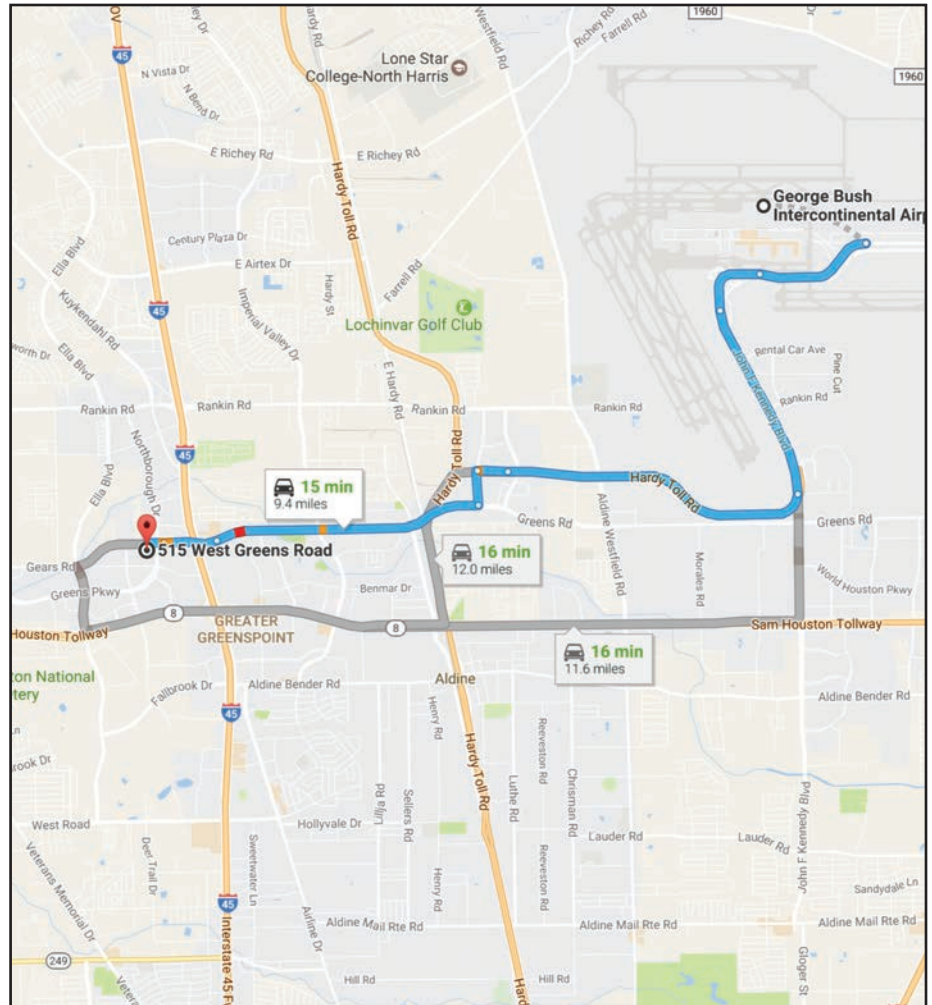

George Bush Intercontinental Airport

2800 N Terminal Rd, Houston, Tx 77032

- > Head west on Jetero Blvd/ Will Clayton Pkwy
1.0 mi
- > Use the left 2 lanes to take the ramp to I-45/Texas 8 Beltway
0.6 mi
- > Merge onto John F Kennedy Blvd
1.7 mi
- > Keep right to continue on Hardy Toll Rd
Toll road 2.7 mi
- > Take the Central Green Blvd exit toward Greens Rd
Toll road 0.3 mi
- > Turn left onto Central Green Blvd
0.3 mi
- > Turn right at the 3rd cross street onto Greens Rd
2.3 mi
- > Use the 2nd from the left lane to keep left
0.4 mi
- > Use the right lane to merge onto W Greens Rd
0.1 mi
- > Make a U-turn
Destination will be on the right 66 ft

515 W Greens Rd

Houston, TX 77067

Hobby Airport

William P. Hobby Airport, Houston, TX 77061

- > Get on I-45 from Broadway St
8 min (2.4 mi)
- > Follow I-45 N to N Fwy Service Rd. Take exit 61 from I-45 N
22 min (21.3 mi)
- > Follow N Fwy Service Rd to W Greens Rd
3 min (0.9 mi)